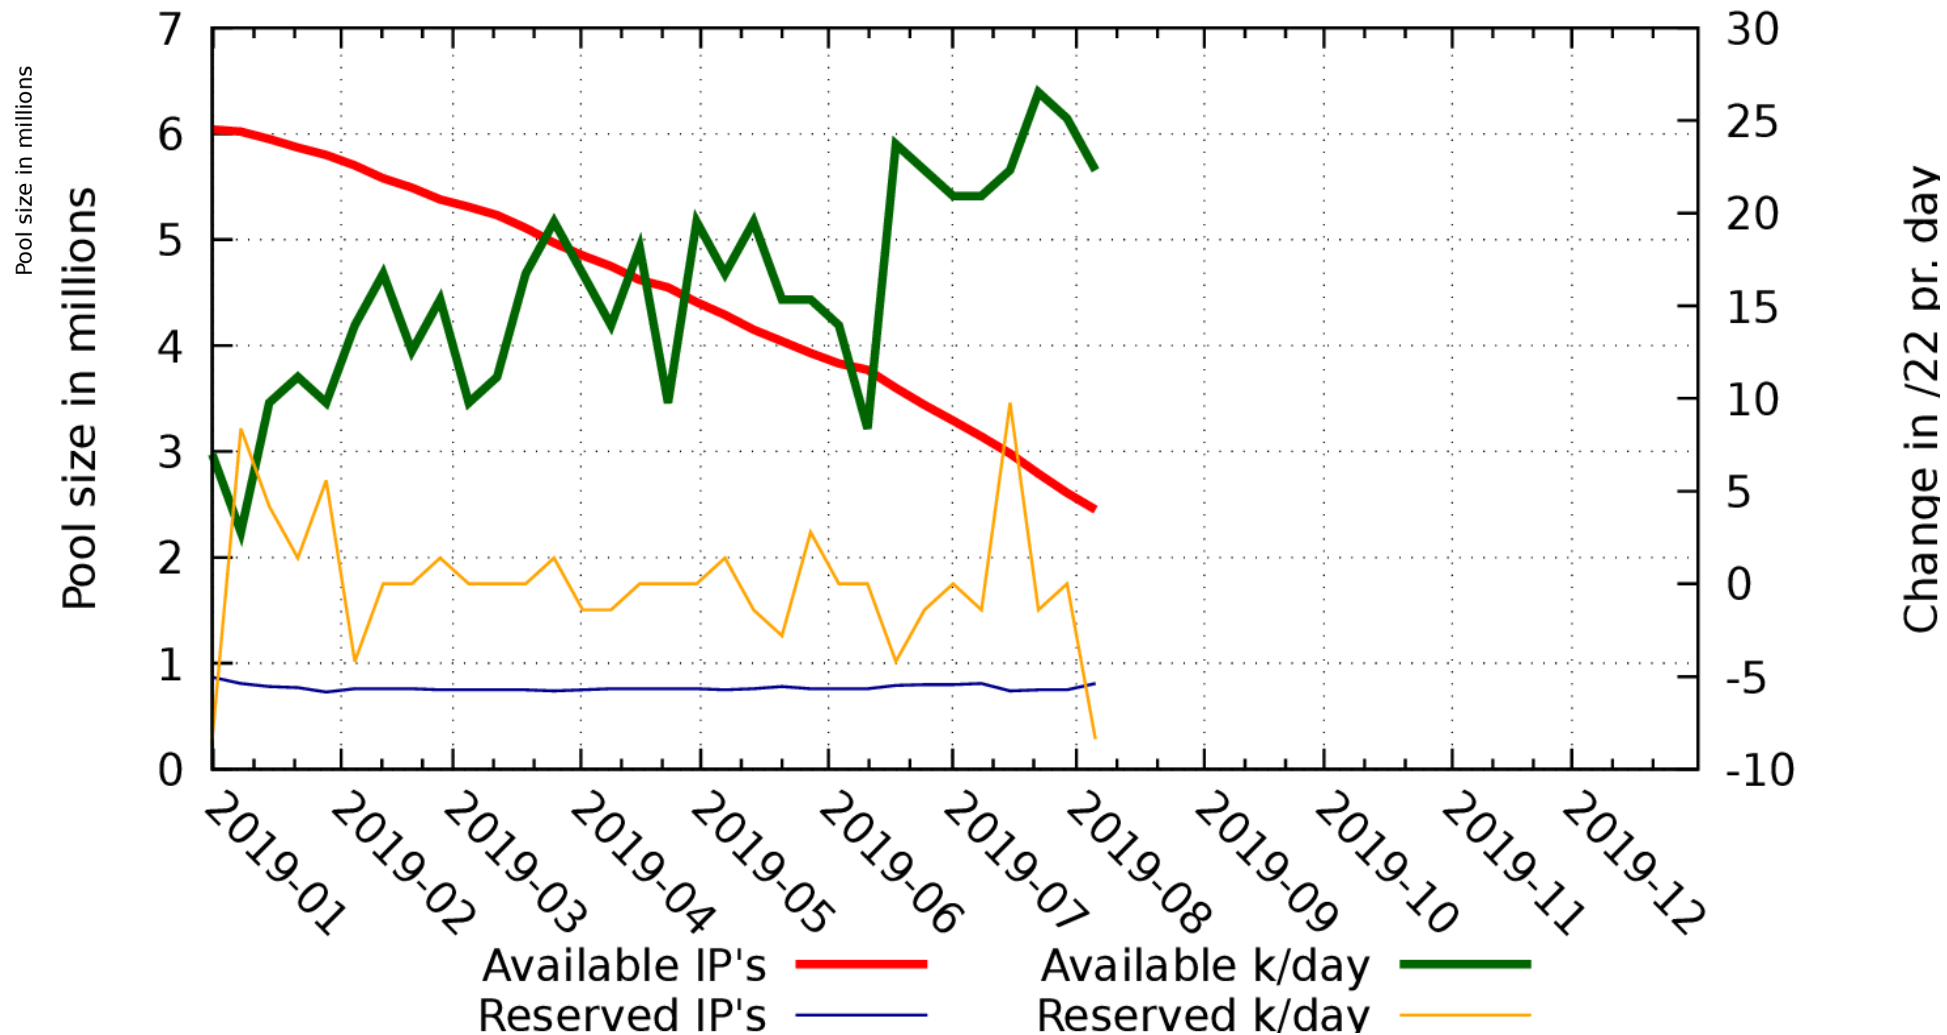

PSA: Final call for IPv4

IPv4 Available pool (RIPE)

IPv4 Available pool (RIPE)

IPv4 Available pool (RIPE)

2.4 million IP's to go:

- One /22 per LIR from available pool (~1450)**
- One /22 per LIR from reserved pool the /16 for unforeseen circumstances (64)**
- One /22 equivalent from /23 and /24s to make one /22 (~950)**
- One /24 per new LIR based on a waiting list (2019-02, RIPE-725)**

Source: Approaching the End of IPv4 by Andrea Cima at RIPE 77 + 2019-02

Recovered legacy addresses assigned to RIPE by IANA

date	equivalent	allocated
2014-05	/11	/11
2014-09	/12	/12
2015-03	/13	/13
2015-09	/14	/15 + 2x /16
2016-03	/15	/16 + /17 + 2x /18
2016-09	/18	3x /20 + 2x /21
2017-03	/19	/21 + 6x /22
2017-09	/20	2x /22 + 4x /23
2018-03	/21	/23 + 6x /24
2018-09	/22	4x /24
2019-03	/23	2x /24