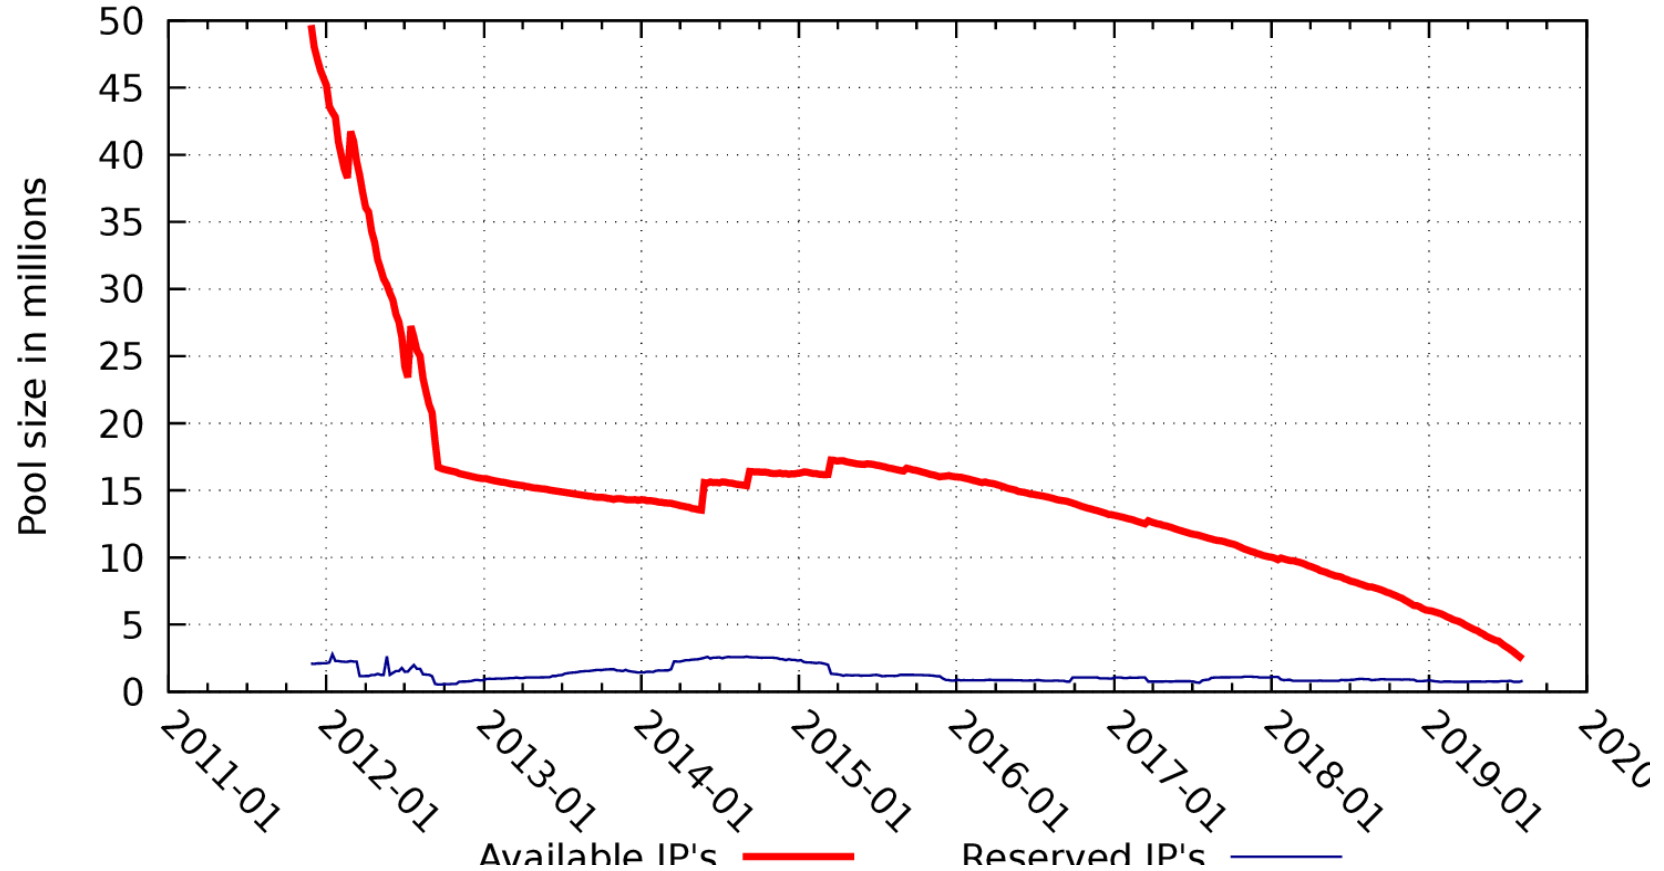

PSA: Final call for IPv4

IPv4 Available pool (RIPE)

IPv4 Available pool (RIPE)

IPv4 Available pool (RIPE)

2.4 million IP's to go:

- One /22 per LIR from available pool (~1450)**
- One /22 per LIR from reserved pool the /16 for unforeseen circumstances (64)**
- One /22 equivalent from /23 and /24s to make one /22 (~950)**
- One /24 per new LIR based on a waiting list (2019-02, RIPE-725)**

Source: Approaching the End of IPv4 by Andrea Cima at RIPE 77 + 2019-02

Recovered legacy addresses assigned to RIPE by IANA

date	equivalent	allocated
2014-05	/11	/11
2014-09	/12	/12
2015-03	/13	/13
2015-09	/14	/15 + 2x /16
2016-03	/15	/16 + /17 + 2x /18
2016-09	/18	3x /20 + 2x /21
2017-03	/19	/21 + 6x /22
2017-09	/20	2x /22 + 4x /23
2018-03	/21	/23 + 6x /24
2018-09	/22	4x /24
2019-03	/23	2x /24