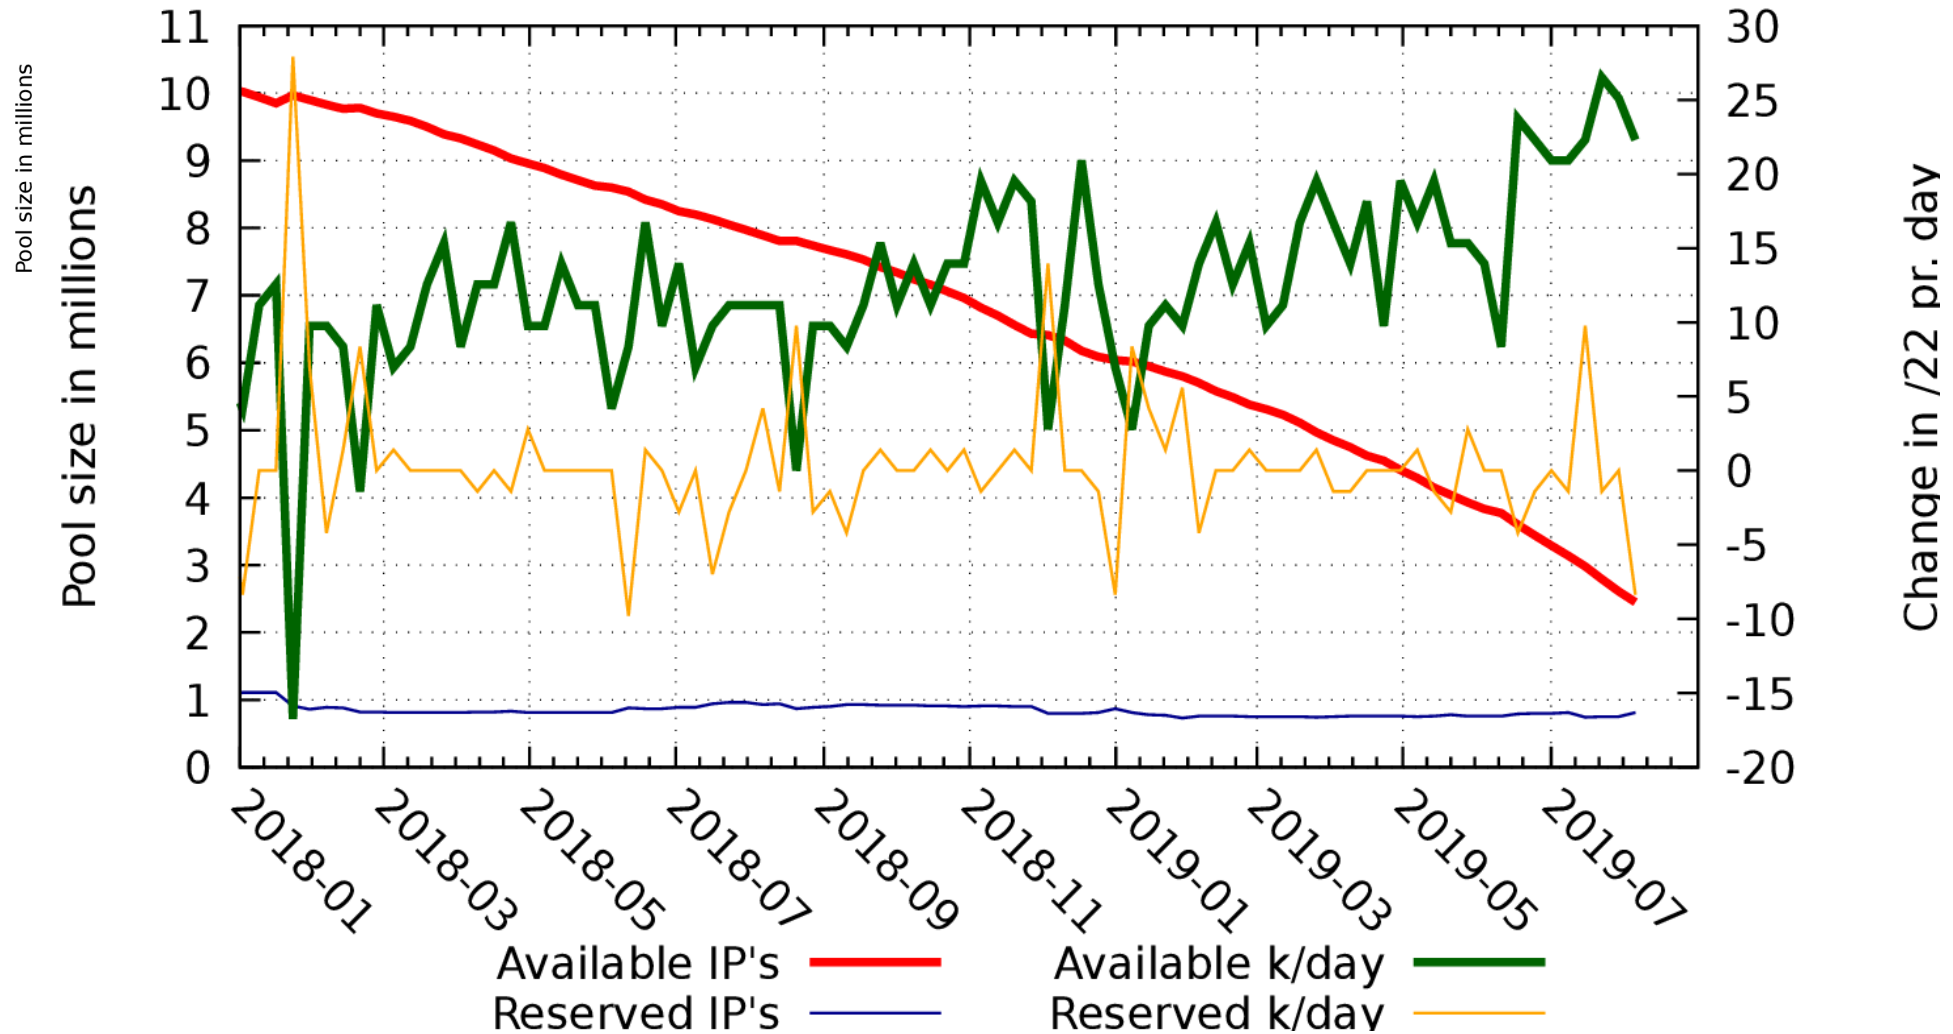

PSA: Final call for IPv4

IPv4 Available pool (RIPE)

IPv4 Available pool (RIPE)

IPv4 Available pool (RIPE)

2.4 million IP's to go:

- One /22 per LIR from available pool (~1450)**
- One /22 per LIR from reserved pool the /16 for unforeseen circumstances (64)**
- One /22 equivalent from /23 and /24s to make one /22 (~950)**
- One /24 per new LIR based on a waiting list (2019-02, RIPE-725)**

Source: Approaching the End of IPv4 by Andrea Cima at RIPE 77 + 2019-02

Recovered legacy addresses assigned to RIPE by IANA

date	equivalent	allocated
2014-05	/11	/11
2014-09	/12	/12
2015-03	/13	/13
2015-09	/14	/15 + 2x /16
2016-03	/15	/16 + /17 + 2x /18
2016-09	/18	3x /20 + 2x /21
2017-03	/19	/21 + 6x /22
2017-09	/20	2x /22 + 4x /23
2018-03	/21	/23 + 6x /24
2018-09	/22	4x /24
2019-03	/23	2x /24